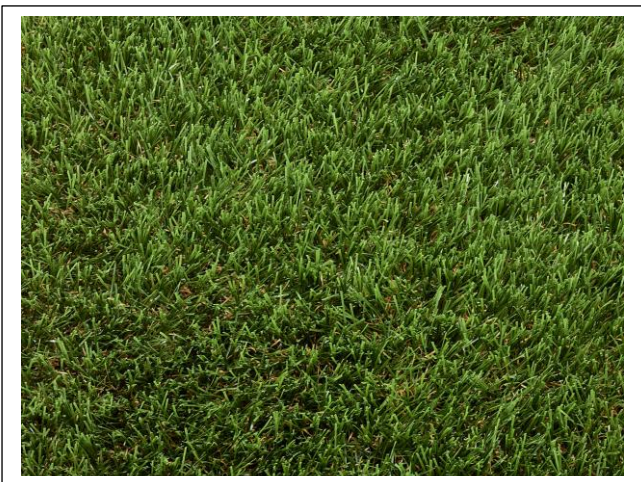

## Product: Mystique

Super soft, very dense artificial grass has 4 different coloured yarns which gives it a very natural spring look, the family will love this. Approx 25,200 stitches per m2.

-  39mm Pile Height
-  Latex backing, pre-punched for drainage
-  10 Year UV Protection
-  Does not require a sand infill
-  Available in 2m Width
-  Available in 4m Width

### Technical Data

**Product application:** Gardens, terrace & roof gardens, patio & decking, play areas, pool surrounds, municipal landscaping

**Pile height mm  $\pm 5\%$ :** 39

**Gauge:** 3/8"

**Production method (DIN61151):** Tufted