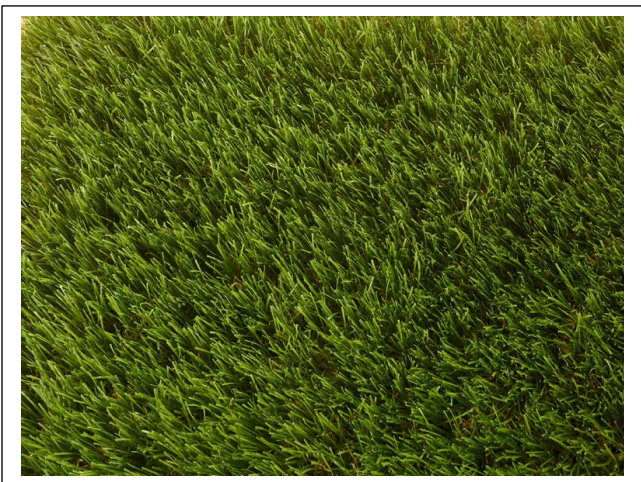

## Product: LOTUS

38mm pile height grass with 'Spine' shaped blades - natural looking and soft to touch. Approx 18,900 stitches per m2.

-  38mm Pile Height
-  Latex backing, pre-punched for drainage
-  10 Year UV Protection
-  Does not require a sand fill
-  Available in 2m Width
-  Available in 4m Width

### Technical Data

**Product application:** Gardens, terrace & roof gardens, patio & decking, play areas, pool surrounds, municipal landscaping

**Pile height mm  $\pm 5\%$ :** 38

**Gauge:** 3/8"

**Production method (DIN61151):** Tufted