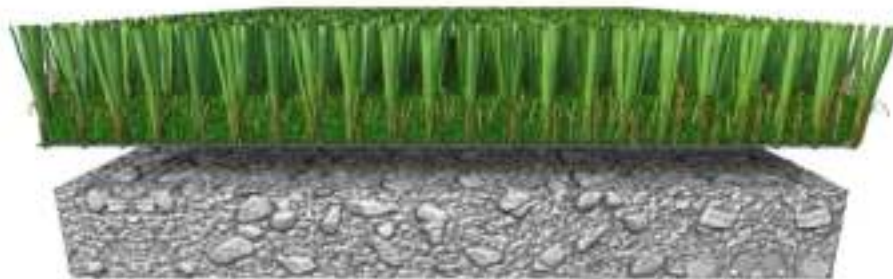

# Envirofill – Premium Infill for Artificial Grass & Putting Greens

## For You and Your Pets

Earth-friendly infill that you and your pet will LOVE...

**Microban® significantly reduces pet urine odours by up to 99%!**

Key points about this brilliant product...

- When a pet's body processes nitrogenous compounds, one of the by-products is ammonia.
- Since ammonia would be harmful, the body converts the ammonia to urea which is then expelled
- When the urea is expelled onto the synthetic turf infill, naturally occurring microbes begin to break it down
- The result of the break down is two molecules of ammonia and one molecule of carbon dioxide
- Envirofill® infill is infused with Microban Antimicrobial Technology to help reduce the creation of ammonia

And the coating is guaranteed for 16 years so only requires a **SINGLE APPLICATION...**

**A different kind of infill**

Envirofill is composed of naturally occurring sand found only in the Hickory Formation of central Texas. Its highly-rounded quartz core resists compression so it doesn't continue to compact over the life of your lawn, promoting better drainage

**General Notes & Typical Requirements:**

Envirofill is delivered via pallet delivery in most cases

Each 22.5kg bag of Envirofill covers approximately 3 sqm of landscaping artificial grass

Envirofill should be applied with a drop spreader and brushed into the pile of the grass