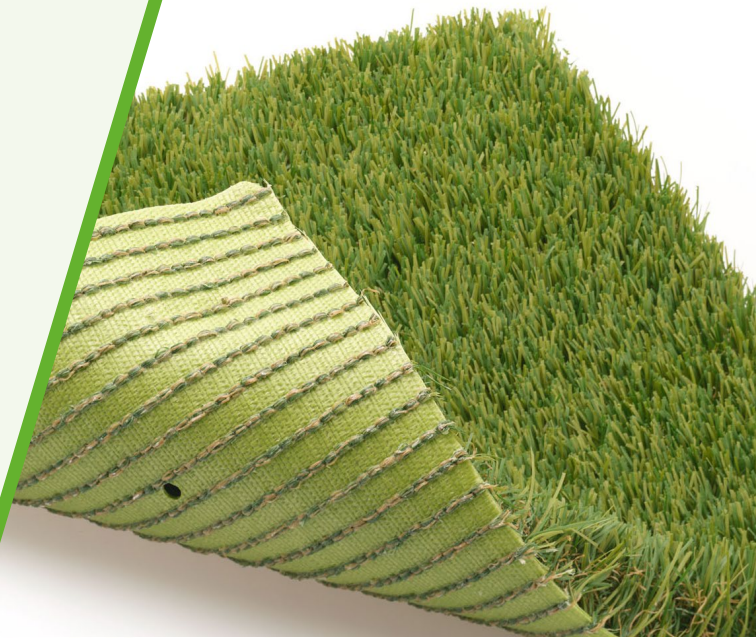

## Product: Diablo Evolve

Fully recyclable material. Diablo is a superb, dense, and soft 35mm grass with a 'Wave' shaped blade. Available in 2m and 4m wide rolls.

.....

### Technical Data

**Applications:** Landscape, leisure, commercial

**Yarn Material:** PE(Wave shape)+PP, Lead free

**Yarn Dtex:** 5300(PE)+3100(PP)

**Pile Height:** 35mm(±1mm)

**Yarn Structure:** Wave shape +Curl monofilament (8pcs+8pcs)